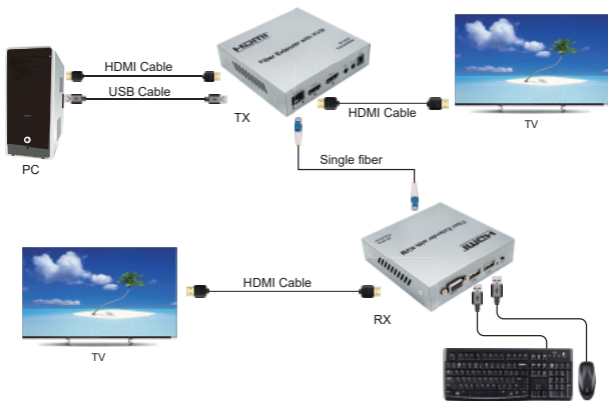

# USER MANUAL

---

HDMI/KVM Extender over Fiber 20km  
(4K@60Hz)

Enjoy the vivid world

## Introduction

HDMI fiber extender is a device transmitting HD audio and video signal via bidirectional single fiber cable. It transmits your HD display with the high resolutions up to 20km. It support IR, RS232 and KVM function. By using bidirectional single fiber LC interface, it has the characteristics of low cost and stable signal transmission. It can be used in security monitoring, high-definition signals between buildings, square large screens and other long-distance HDMI signal transmission fields.

## Features

- \* Support HDMI 4K@60Hz/HDCP2.2;
- \* Support transmitter HDMI Loop out;
- \* Support 3.5mm stereo output;
- \* Support IR;
- \* Support KVM;
- \* Support RS232;
- \* Comply with SFP MSA and SFF-8472 standard protocol;
- \* Pure hardware design, plug and play, do not need to install additional software;
- \* Support 4K to 1080P resolution (Downscaling).

## Physical interface diagram

Interface	Function
RS232	RS232 port
USB-PC	USB port (connect to PC)
RST	Reset button
Fiber-LC	Fiber -LC type fiber port
Output	HDMI Signal output port
Input	HDMI Signal input port
R/L	3.5mm stereo output
IR-TX	IR transmitter port
DC	12V Power Interface